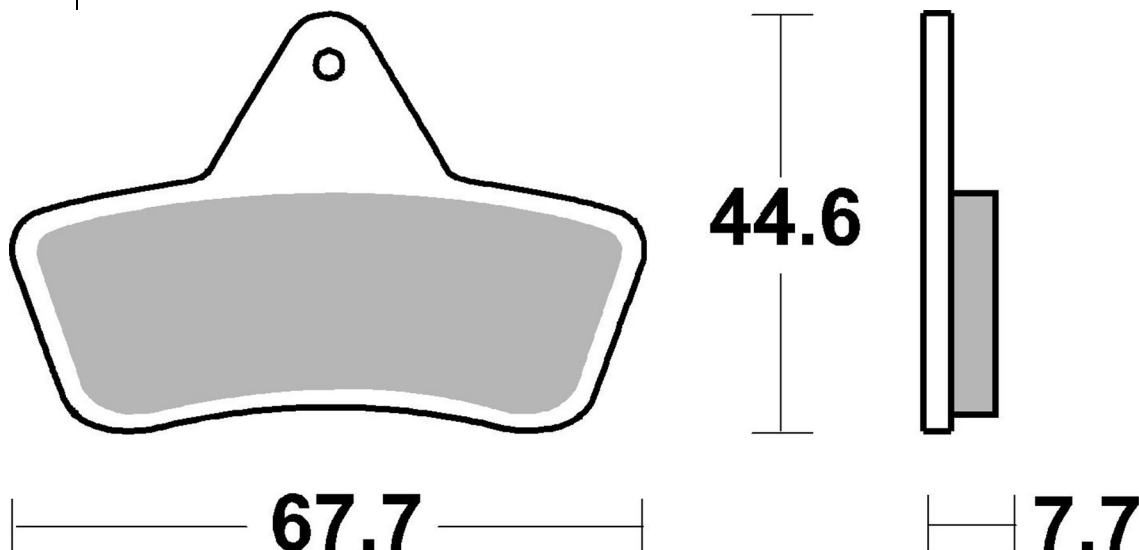

7. november 2020

**6460758100**

SBS ref. #	Available compounds
6460758100	AOR • ATS

				RECOMMENDED	
ARCTIC CAT	250	2x4/4x4	1999 - 2004	6460758100	6460758100
ARCTIC CAT	300	2x4/4x4	1998 - 2004	6460758100	6460758100
ARCTIC CAT	375	2x4/4x4	2002 - 2002	6460758100	6460758100
ARCTIC CAT	400	2x4/4x4	1998 - 2004	6460758100	6460758100
ARCTIC CAT	400	2x4/4x4 (FIS)	2002 - 2004	6460758100	6460758100
ARCTIC CAT	400	2x4/4x4 (FIS)(Man. Hand Brake)	2005 - 2008	6460758100	
ARCTIC CAT	400	TBX 4x4	2004 - 2004	6460758100	6460758100
ARCTIC CAT	440	Bear Cat	1996 - 1997	6460758100	
ARCTIC CAT	454	Arctic Cat 4x4	1998 - 1998	6460758100	6460758100
ARCTIC CAT	454	Bear Cat 2x4/4x4	1996 - 1998	6460758100	6460758100
ARCTIC CAT	500	2x4/4x4	1998 - 2004	6460758100	6460758100
ARCTIC CAT	500	2x4/4x4 (FIS)	2002 - 2004	6460758100	6460758100
ARCTIC CAT	500	TBX 4x4	2002 - 2004	6460758100	6460758100
ARCTIC CAT	500	TRV 4x4	2003 - 2004	6460758100	6460758100
LAVERDA	400	Quasar 4x4	2004 - 2004	6460758100	6460758100
LAVERDA	500	Quasar 4x4	2004 - 2004	6460758100	6460758100

LAVERDA		500	Quasar 4x4 C	2004 - 2004
LAVERDA	HP	125	Quasar	2004 - 2004
LAVERDA	HP	180	Quasar	2004 - 2004

**RECOMMENDED**

6460758100	6460758100
6460758100	
6460758100	