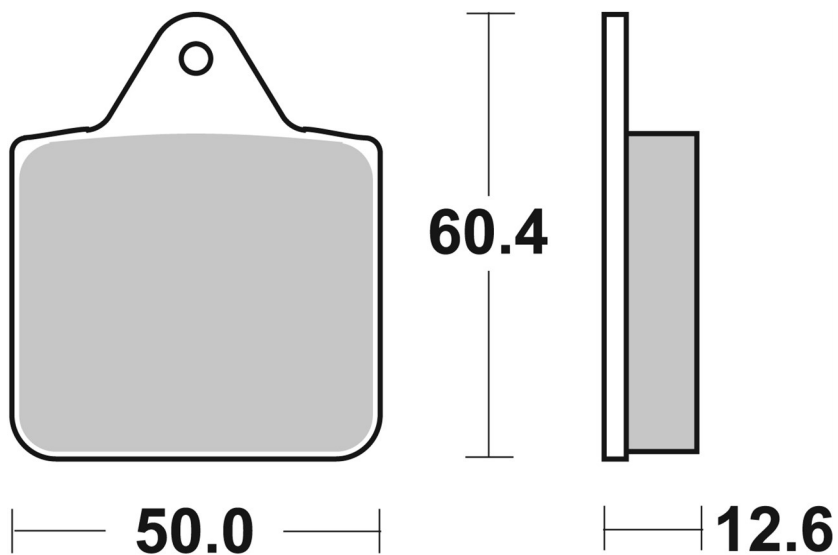

7. november 2020

6460756100

SBS ref. #	Available compounds
6460756100	AOR • ATS

POLARIS	400	Big Boss L 6x6 Middle Axle Brake	1996 - 1996
POLARIS	425	Magnum 6x6 Middle Axle Brake	1996 - 1996

RECOMMENDED

6460756100
6460756100