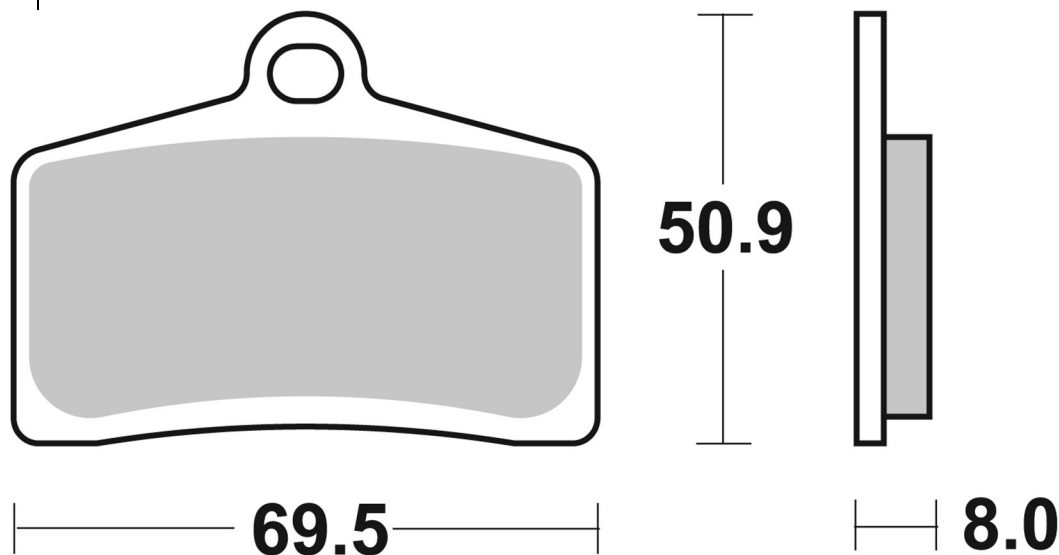

7. november 2020

**6560739100**

SBS ref. #	Available compounds
6560739100	H.LS • LS • SR

EXCELSIOR-HENDERSON	1386	Deadwood Special	2000 - 2000
EXCELSIOR-HENDERSON	1386	Super X all models	1999 - 1999

**RECOMMENDED**