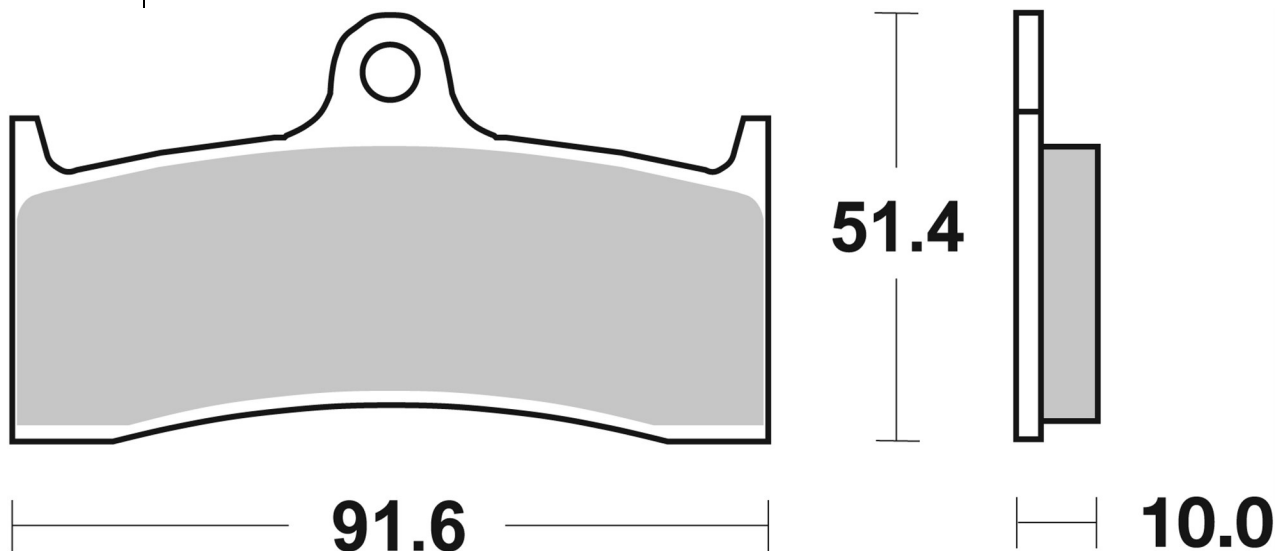

7. november 2020

6270729100

SBS ref. #	Available compounds
6270729100	RS • SRR

NISSIN	0	6 Piston Racing Caliper	0 - 0
PERFORMANCE MACHINE	0	112 X 6B	0 - 0
PERFORMANCE MACHINE	0	112 X 6QC	0 - 0

RECOMMENDED

Motorcycle Icon	Part Number
	6270729100
	6270729100
	6270729100