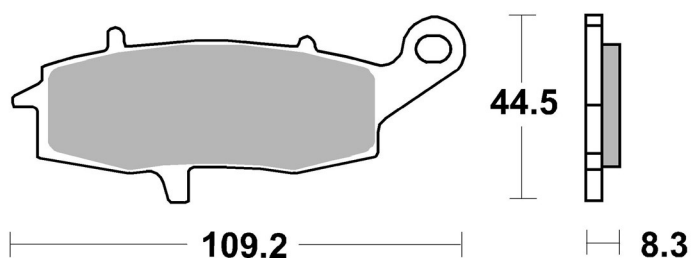

7. november 2020

6190704100

SBS ref. #	Available compounds
6190704100	HF • ST

KAWASAKI	W	650	
SUZUKI	RV	125	VanVan
SUZUKI	RV	200	VanVan

1999 - 2005
2003 - 2018
2016 - 2019

RECOMMENDED

6190704100	5192038100
6190704100	
6190704100	