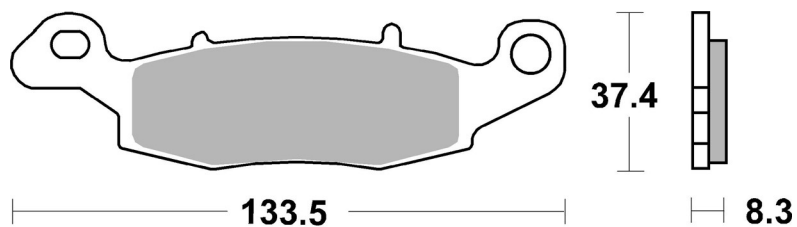

7. november 2020

6190704100

SBS ref. #	Available compounds
6190704100	HF • ST

KAWASAKI	W	650	
SUZUKI	RV	125	VanVan
SUZUKI	RV	200	VanVan

1999 - 2005
2003 - 2018
2016 - 2019

RECOMMENDED

6190704100	5192038100
6190704100	
6190704100	