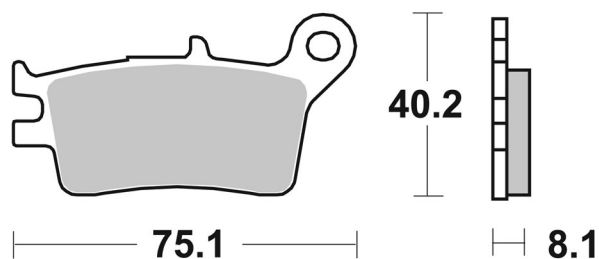

7. november 2020

**6190629100**

SBS ref. #	Available compounds
6190629100	HF • ST

HONDA	AX-1	250		1990 - 1990
HONDA	CRM	250	R	1990 - 1990
HONDA	TLM	220		1989 - 1991
HONDA	TLM	260	R	1990 - 1990

**RECOMMENDED**