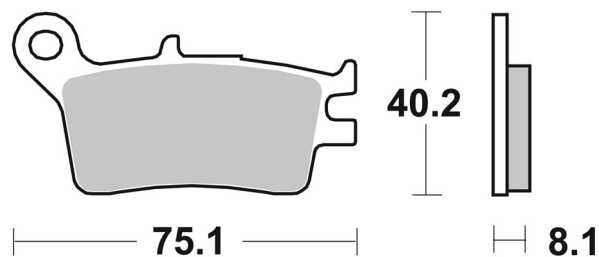

7. november 2020

**6190629100**

SBS ref. #	Available compounds
6190629100	HF • ST

HONDA	AX-1	250		1990 - 1990
HONDA	CRM	250	R	1990 - 1990
HONDA	TLM	220		1989 - 1991
HONDA	TLM	260	R	1990 - 1990

**RECOMMENDED**