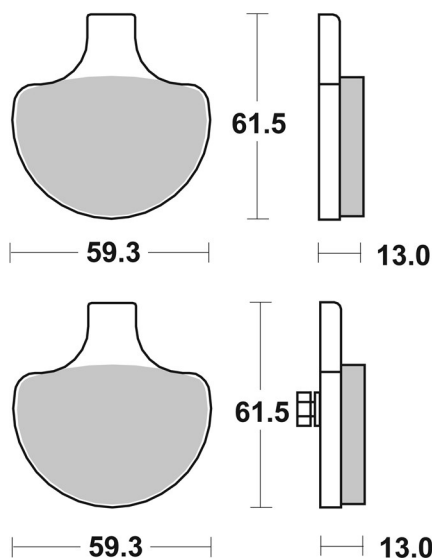

7. november 2020

6550579100

SBS ref. #	Available compounds
6550579100	H.HS • SF

HARLEY DAVIDSON	FLHS	1340	Electra Glide Sport	1990 - 1990
HARLEY DAVIDSON	FLHT	1340	Electra Glide Classic	1987 - 1999
HARLEY DAVIDSON	FLHTC	1340	Electra Glide Classic	1990 - 1999
HARLEY DAVIDSON	FLHTC	1340	Electra Glide Classic	1993 - 1993
HARLEY DAVIDSON	FLHTC	1340	Ultra Classic	1990 - 1999
HARLEY DAVIDSON	FLST	1340	Heritage Softail	1988 - 1999
HARLEY DAVIDSON	FLSTC	1340	Heritage Softail Cl.	1990 - 1999
HARLEY DAVIDSON	FLSTF	1340	Fat Boy	1990 - 1999
HARLEY DAVIDSON	FLSTN	1340	Heritage Softail Nost.	1993 - 1999
HARLEY DAVIDSON	FLSTS/I	1450	Heritage Springer	2000 - 2003
HARLEY DAVIDSON	FLSTSC/I	1450	Springer Softail Classic	2006 - 2006
HARLEY DAVIDSON	FLSTSC/I	1584	Softail	2007 - 2007
HARLEY DAVIDSON	FLT	0	Series	1988 - 1999
HARLEY DAVIDSON	FLT/H	1340	Series	1986 - 1987
HARLEY DAVIDSON	FLTC	1340	Tour Glide Classic	1990 - 1990
HARLEY DAVIDSON	FXDB	1340	Dyna Glide Daytona	1991 - 1999