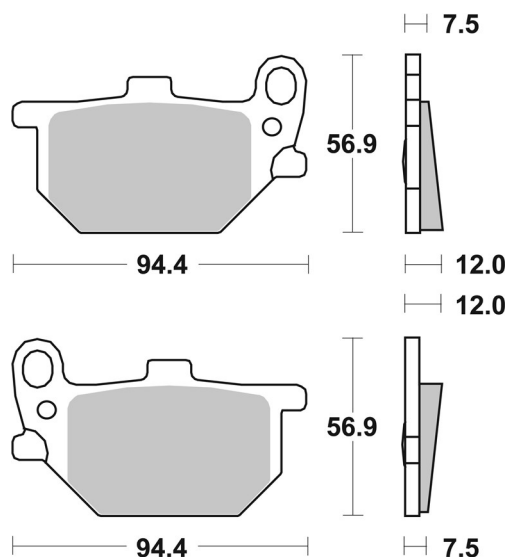

7. november 2020

6190545100

SBS ref. #	Available compounds
6190545100	HF • ST

YAMAHA	GX	250		1980 - 1985
YAMAHA	RD	250	DX	1980 - 1980
YAMAHA	XJ	650	G, H, SH	1980 - 1983
YAMAHA	XS	1100	SF, SG, SH, LG	1979 - 1981
YAMAHA	XS	400	SE	1980 - 1981
YAMAHA	XS	650		1980 - 1982
YAMAHA	XS	750	H, J, K	1981 - 1982
YAMAHA	XS	750	SE	1979 - 1980
YAMAHA	XS	850		1981 - 1981
YAMAHA	XV	750	SE	1981 - 1983
YAMAHA	XV	920	K, MK, Virago	1983 - 1983