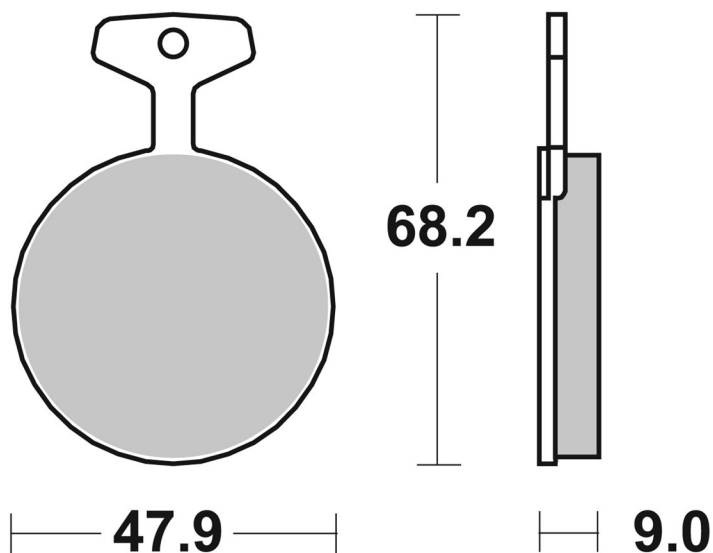

7. november 2020

6190504100

SBS ref. #	Available compounds
6190504100	H.HF • HF • ST

ISR CALIPERS				
	0	2 Piston (22-023/026)	0 - 0	
YAMAHA	RD 250		1973 - 1977	
YAMAHA	RD 250		1977 - 1977	
YAMAHA	RD 350		1973 - 1979	
YAMAHA	RD 400		1973 - 1976	
YAMAHA	RD 400		1977 - 1977	
YAMAHA	TX 500 A, B		1974 - 1977	
YAMAHA	TX 650		1972 - 1973	
YAMAHA	TX 750		1973 - 1974	
YAMAHA	TX 750 A		1973 - 1976	
YAMAHA	TZ 250		1982 - 1985	
YAMAHA	XS 360 B		1976 - 1976	
YAMAHA	XS 500		1975 - 1977	
YAMAHA	XS 650		1975 - 1977	