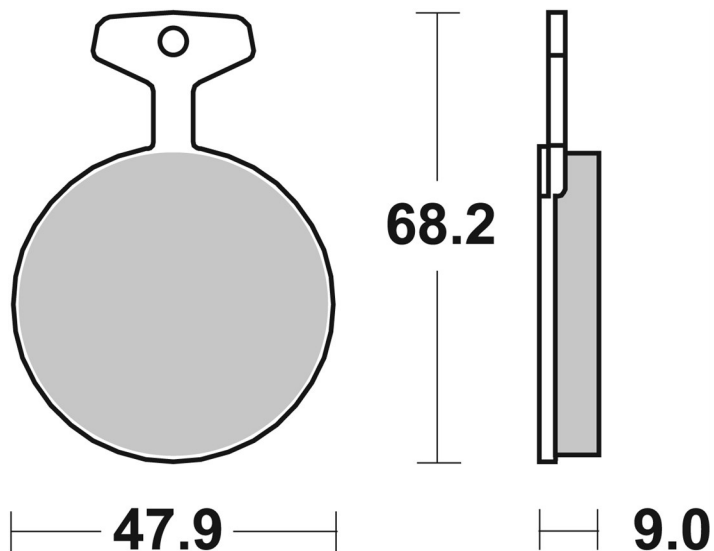

7. november 2020

**6400504100**

SBS ref. #	Available compounds
6400504100	DCC

ISR CALIPERS 0 2 Piston (22-023/026)

0 - 0

**RECOMMENDED**

6400504100