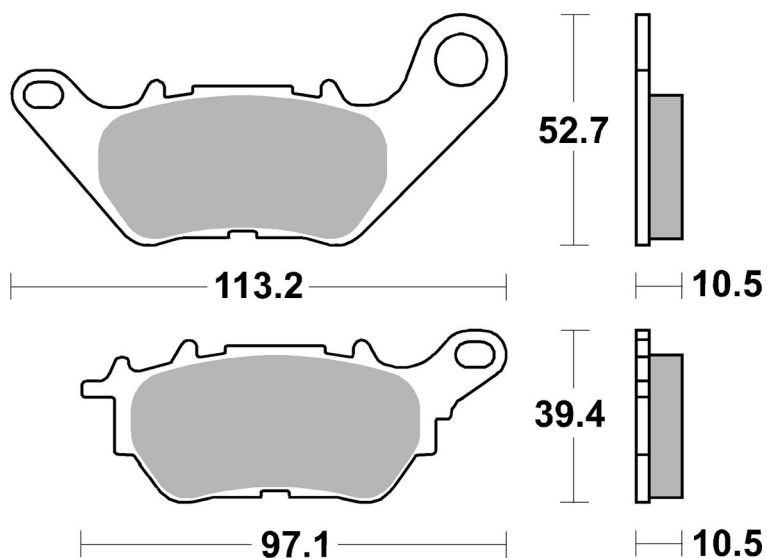

# 6210230100

SBS ref. #	Available compounds
6210230100	CT • RQ

YAMAHA	YP	125	RA X-Max ABS	2017 - 2019
YAMAHA	YP	300	X-Max	2017 - 2020