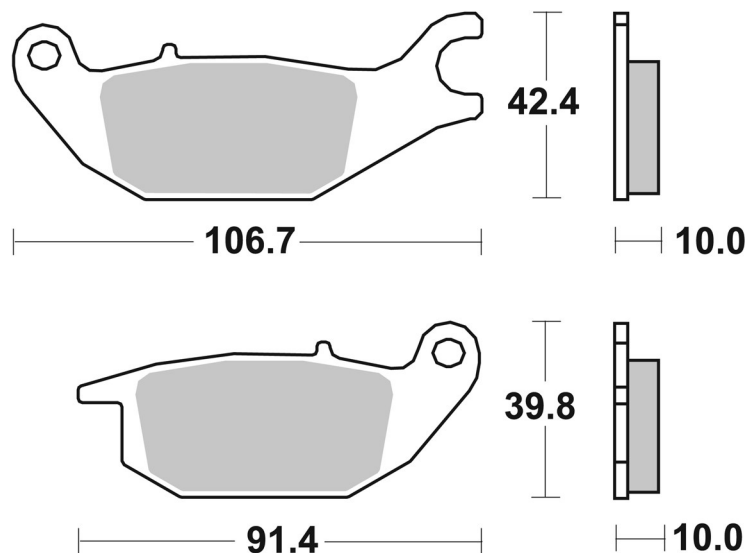

7. november 2020

6210225100

SBS ref. #	Available compounds
6210225100	CT

YAMAHA MW 125 Tricity

RECOMMENDED

2014 - 2019

6210225100 6210222100