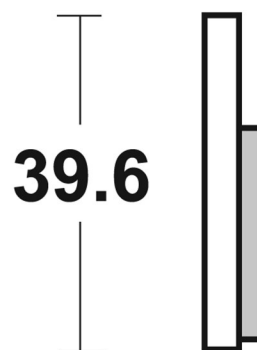

7. november 2020

6320219100

SBS ref. #	Available compounds
6320219100	MS • SM

PEUGEOT 400 Metropolis

2015 - 2016

6320219100 6320219100

RECOMMENDED